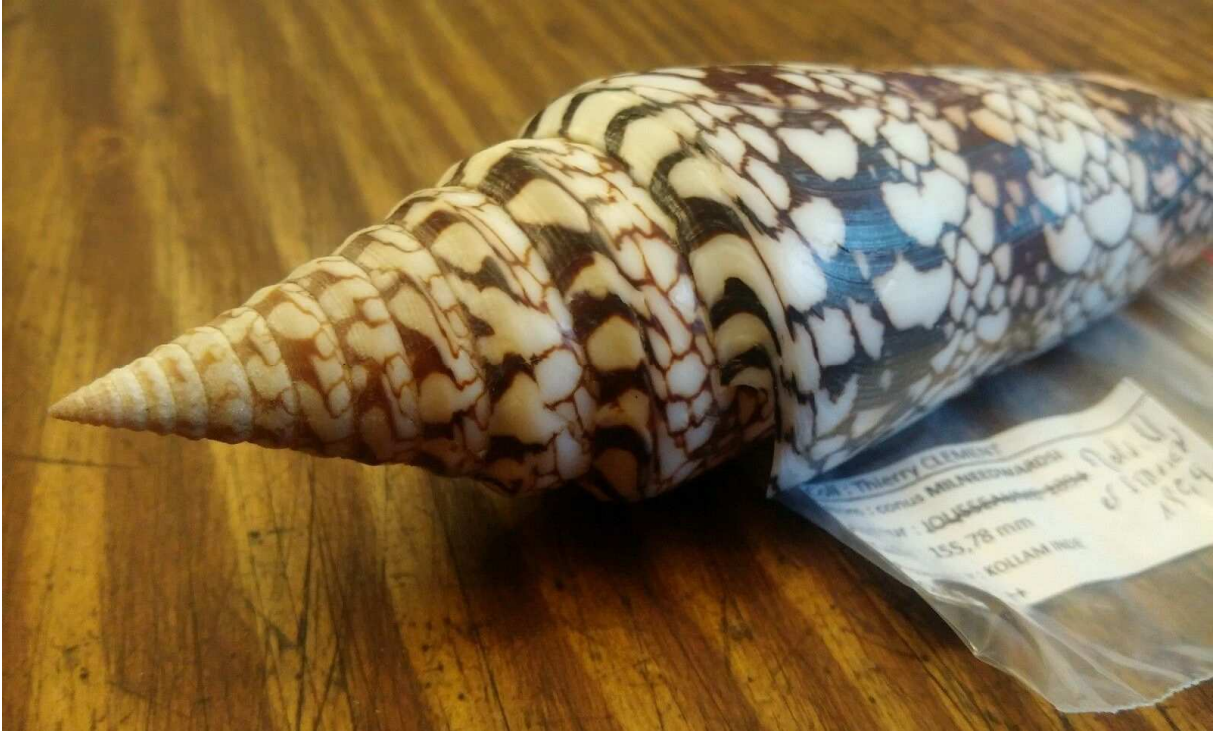

**Conus milneedwardsi 155+ mm GIANT f++ glory of India rare seashell**

A beautiful specimen, marred only by growth lines as shown.

70 \$, Feb 2017

Thierry CLEMENT  
MUSEUM NATIONAL D'HISTOIRE NATURELLE  
155,78 mm  
COLLAGE N°